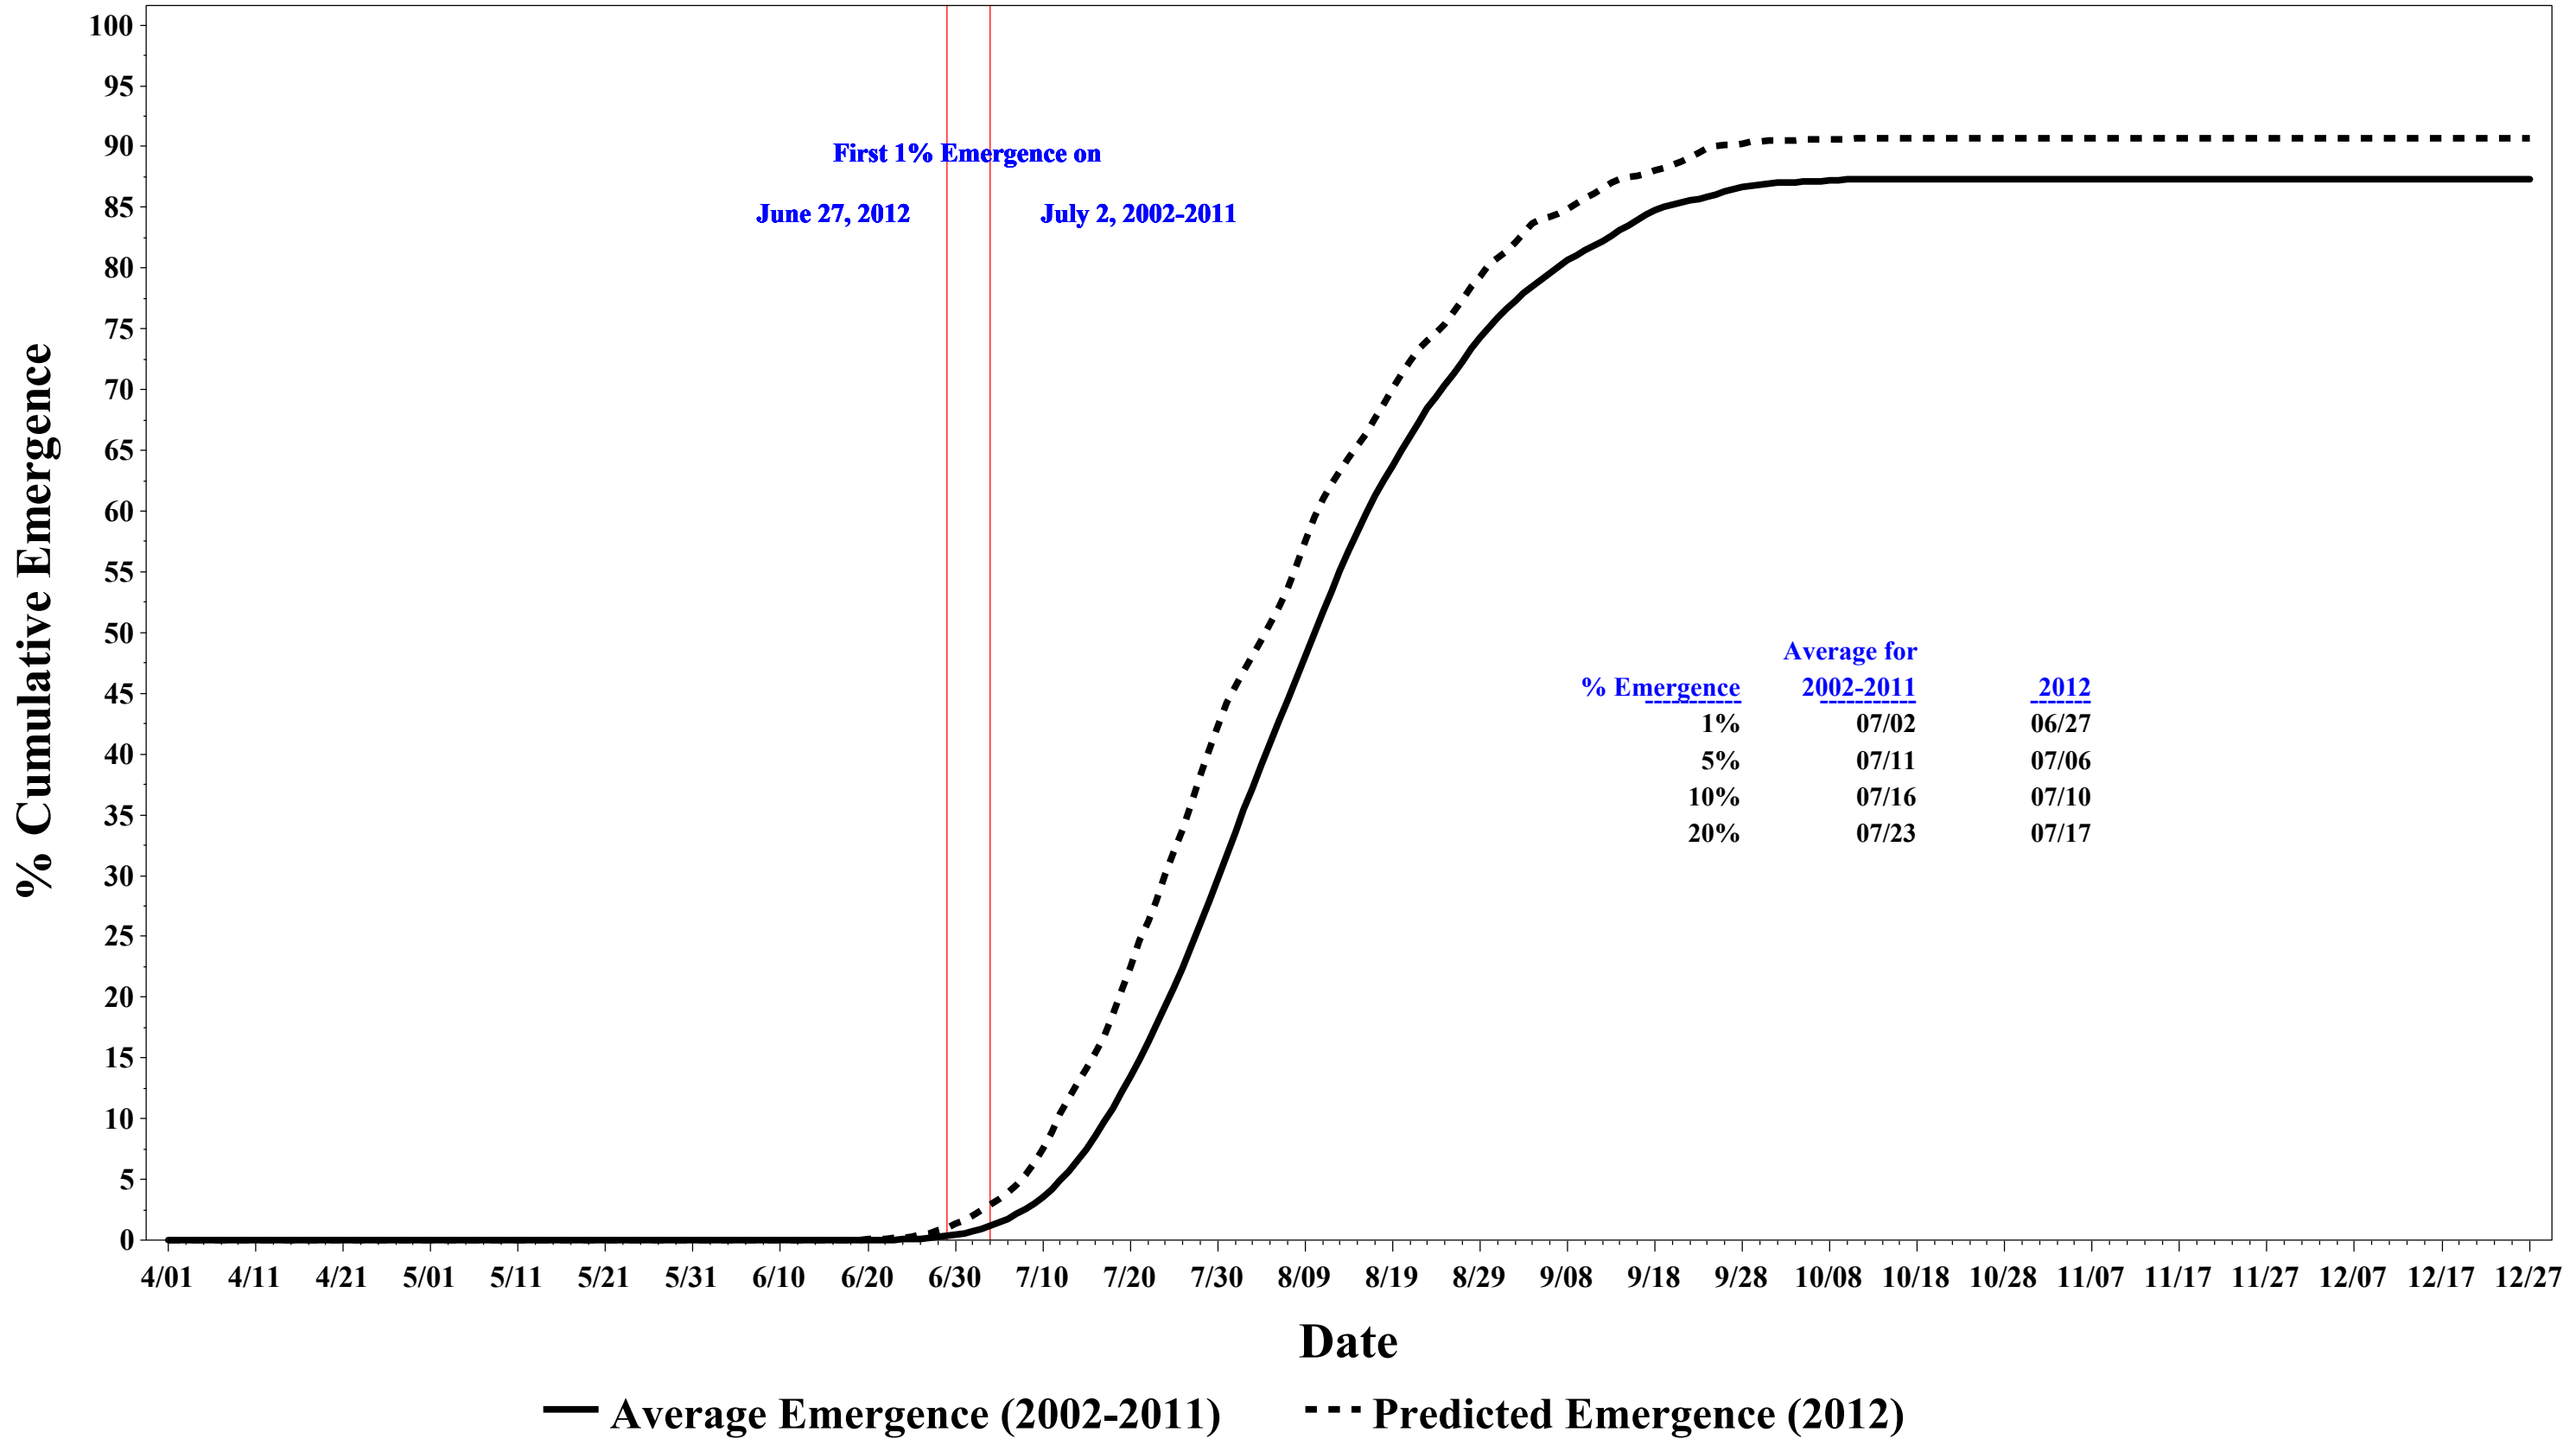

Adult Asian Longhorn Beetle Emergence - 2012

As of September 25, 2012

Harbin, Heilongjiang

Emergence may begin approximate 5 day(s) earlier in 2012 than 2002-2011